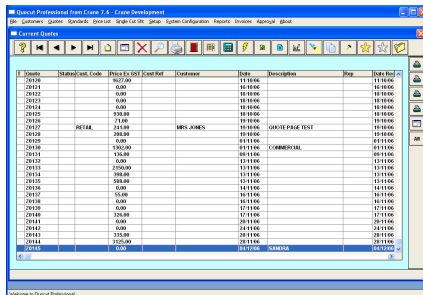

- Select the calculator icon and then select 'Calculate Quote'
- When the quotation is calculated select B.O.M. to view individual pricing or EXIT to return to the quote items screen.