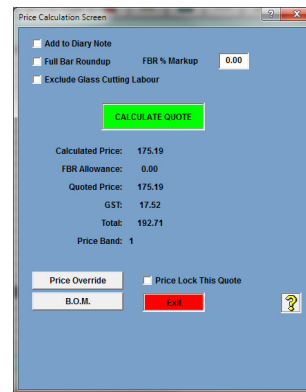

## QUOTATIONS – CALCULATING

A quotation can be calculated on the item screen or on the quotation screen.

### 1. CALCULATING A QUOTATION FROM CURRENT QUOTES

To calculate a quotation from the current quotes screen proceed as follows:

- Select Quotes | Current
- In the Current Quotes screen highlight the quotation to be calculated
- Select the calculator icon and then select Calculate Quote