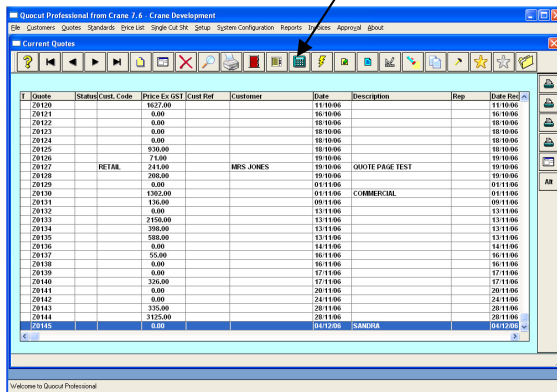

## QUOTATIONS – CALCULATING

A quotation can be calculated on the item screen or on the quotation screen.

### 1. CALCULATING A QUOTATION FROM CURRENT QUOTES

To calculate a quotation from the current quotes screen proceed as follows:

- Select Quotes | Current
- In the Current Quotes screen highlight the quotation to be calculated
- Select the calculator icon and then select Calculate Quote