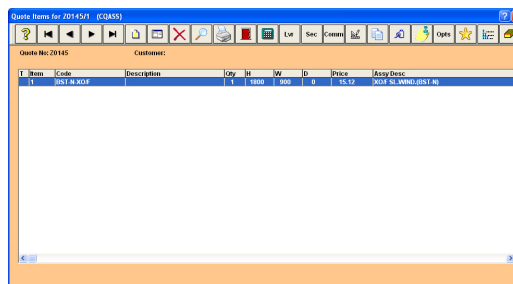

- Select the calculator icon and then select 'Calculate Quote'
- When the quotation is calculated select B.O.M. to view individual pricing or EXIT to return to the quote items screen.